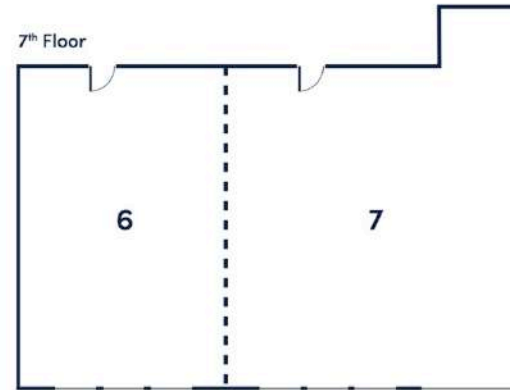

Floorplans

Meeting Spaces

1. ICE
2. Eurostar
3. Thalys
4. Meet-Inn Box 1
5. Meet-Inn Box 2
6. Horta 1
7. Horta 2
8. Meet-Inn Lounge
9. RBG Seminar Restaurant
10. RBG Grill Restaurant
11. Lobby Lounge
12. RBG Bar
13. Patio Terrace

MEETING SPACES		Size m²	Theatre	Classroom	Boardroom	U-Shape	Banquet Round/Square	Cocktail	Cabaret
GROUND FLOOR – MEETING ROOMS									
1	ICE	57	57	42	30	27	28/42	42	-
2	Eurostar	40	32	24	18	15	-	25	-
3	Thalys	35	28	18	18	15	-	20	-
4	Meet-Inn Box 1	10	-	-	6	-	-	-	-
5	Meet-Inn Box 2	10	-	-	6	-	-	-	-
	ICE + Eurostar	97	90	72	39	43	49/70	77	-
	Eurostar + Thalys	75	64	48	33	33	35/36	45	-
	ICE + Eurostar + Thalys	132	136	108	58	55	70/98	97	-
7th FLOOR – ROOFTOP MEETING ROOMS									
6	Horta 1	25	12	12	12	-	-	20	-
7	Horta 2	45	45	24	18	15	-	40	28
	Horta 1 + 2	70	72	48	24-28	27	-	60	49