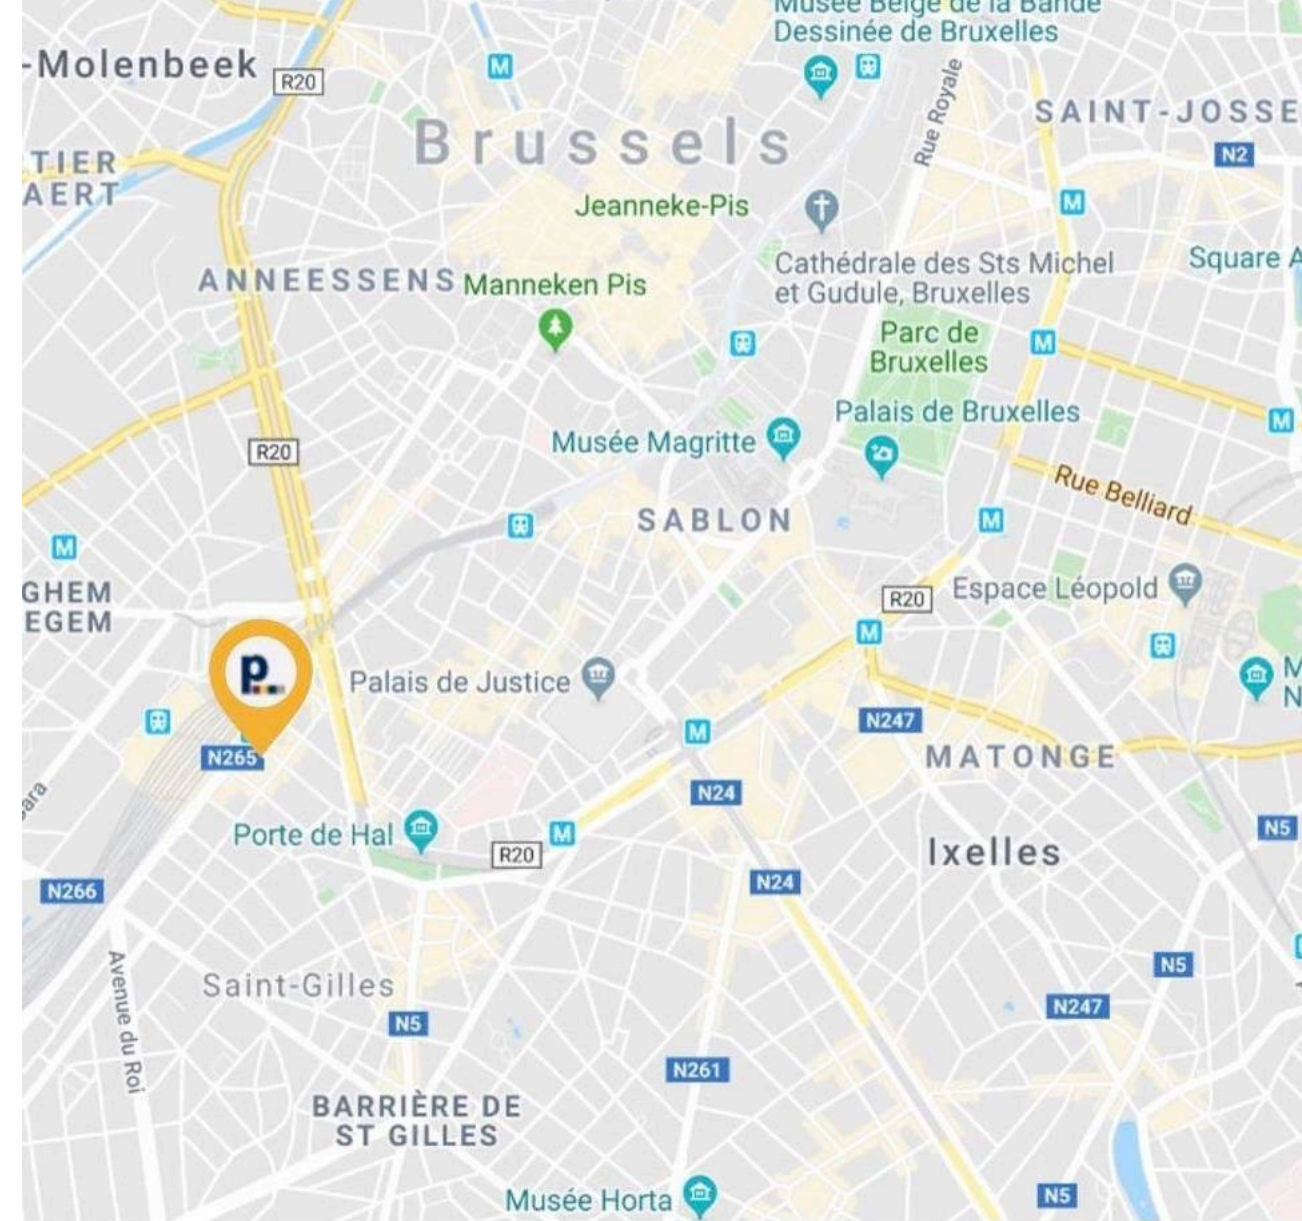

location

Place Marcel Broodthaers 3, 1060 Brussels, Belgium

- Opposite of Brussels Midi railway station (Eurostar, Thalys, ICE and TGV)
- 2km south of Brussels City Centre
- 20 min by train to Brussels Airport (BRU)
- Excellent connection by public transport

Line 2 and 6
Stop: Gare du Midi
Avenue Fonsny Exit

Bus n° 27-49-50
Schedule: www.stib.be
Stop: Gare du Midi, Avenue Fonsny Exit

Direct train ride from Brussels Airport
to Gare du Midi Station - 20 min.
Bus line 12