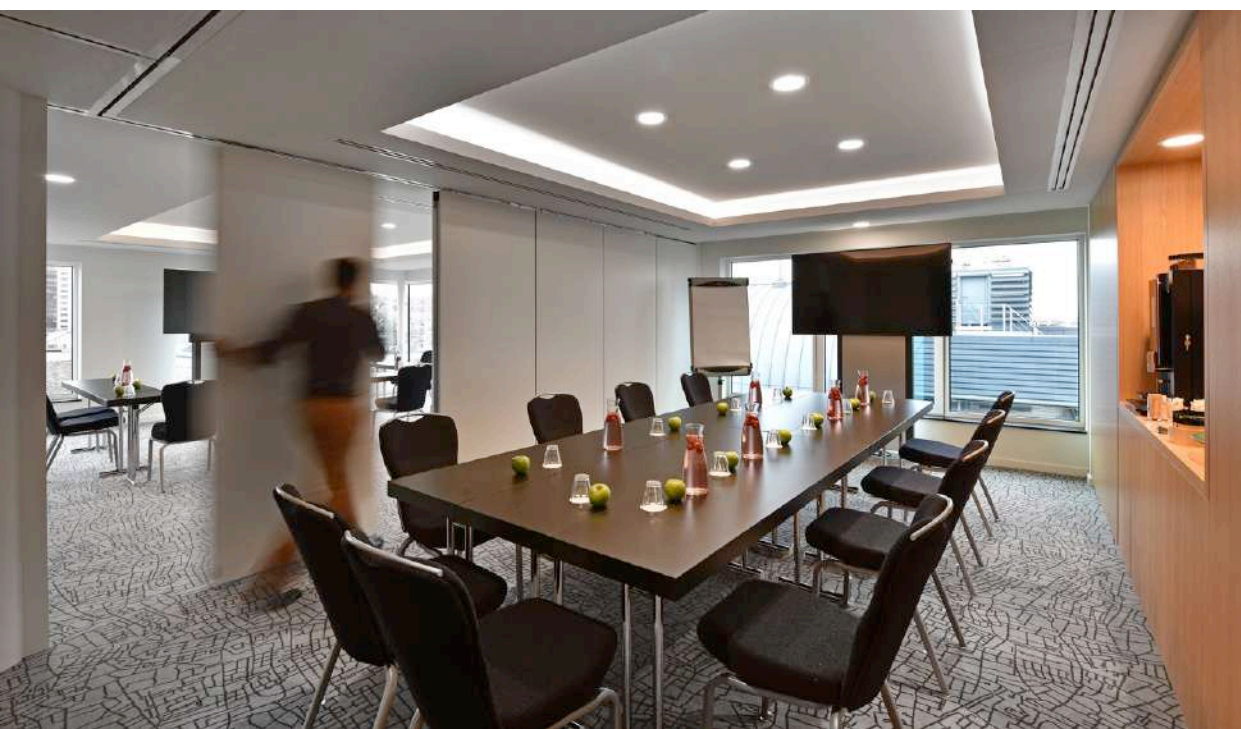

Junior Suite

Size: 46 m²
Max. guests: 3 adults

RBG Bar & Grill restaurant

our meeting facilities and services

7

Meeting Rooms

136

Maximum meeting capacity

Meetings & events

GROUND FLOOR

3 flexible Meeting Rooms with daylight (130m²)

- 2 convenient Meet-Inn boxes
- Patio terrace for Cocktails, Parties & BBQs

7th FLOOR

2 bright meeting rooms with a fantastic city view

Key features

- Wi-Fi
- Individual climate control
- High-quality audio visual equipment
- Wireless presentation clicker
- Natural daylight

Floorplans

Meeting Spaces

1. ICE
2. Eurostar
3. Thalys
4. Meet-Inn Box 1
5. Meet-Inn Box 2
6. Horta 1
7. Horta 2
8. Meet-Inn Lounge
9. RBG Seminar Restaurant
10. RBG Grill Restaurant
11. Lobby Lounge
12. RBG Bar
13. Patio Terrace