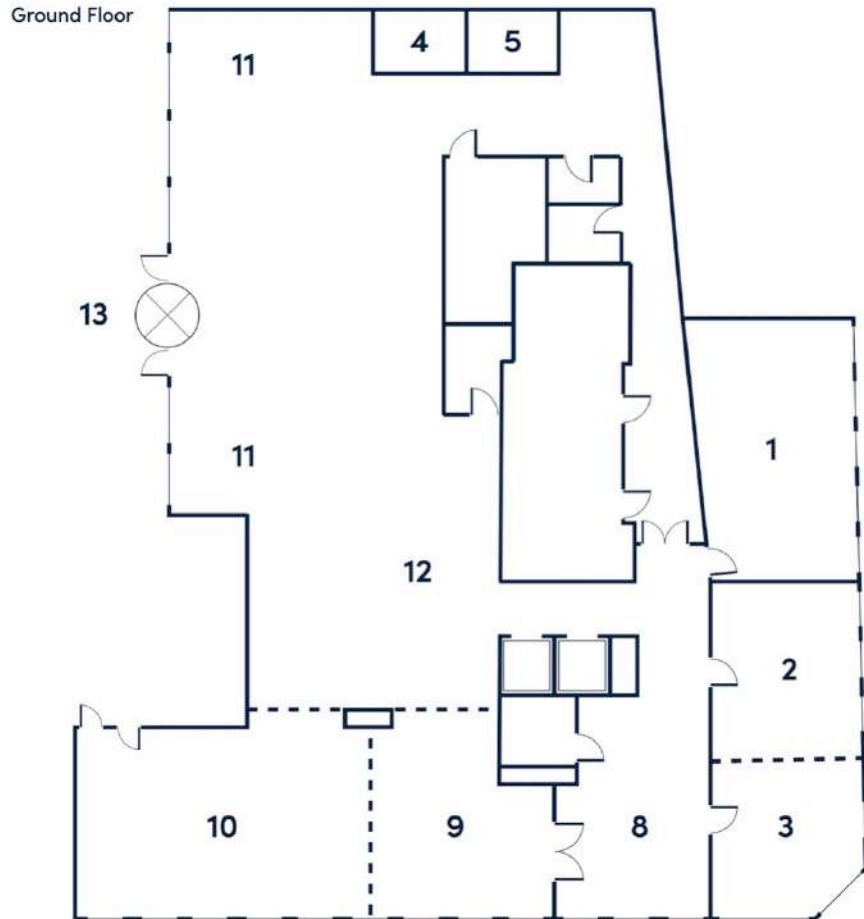

Floorplans

Meeting Spaces

1. ICE
2. Eurostar
3. Thalys
4. Meet-Inn Box 1
5. Meet-Inn Box 2
6. Horta 1
7. Horta 2
8. Meet-Inn Lounge
9. RBG Seminar Restaurant
10. RBG Grill Restaurant
11. Lobby Lounge
12. RBG Bar
13. Patio Terrace

MEETING SPACES		Size m²	Theatre	Classroom	Boardroom	U-Shape	Banquet Round/Square	Cocktail	Cabaret
GROUND FLOOR – MEETING ROOMS									
1	ICE	57	57	42	30	27	28/42	42	-
2	Eurostar	40	32	24	18	15	-	25	-
3	Thalys	35	28	18	18	15	-	20	-
4	Meet-Inn Box 1	10	-	-	6	-	-	-	-
5	Meet-Inn Box 2	10	-	-	6	-	-	-	-
	ICE + Eurostar	97	90	72	39	43	49/70	77	-
	Eurostar + Thalys	75	64	48	33	33	35/36	45	-
	ICE + Eurostar + Thalys	132	136	108	58	55	70/98	97	-
7th FLOOR – ROOFTOP MEETING ROOMS									
6	Horta 1	25	12	12	12	-	-	20	-
7	Horta 2	45	45	24	18	15	-	40	28
	Horta 1 + 2	70	72	48	24-28	27	-	60	49