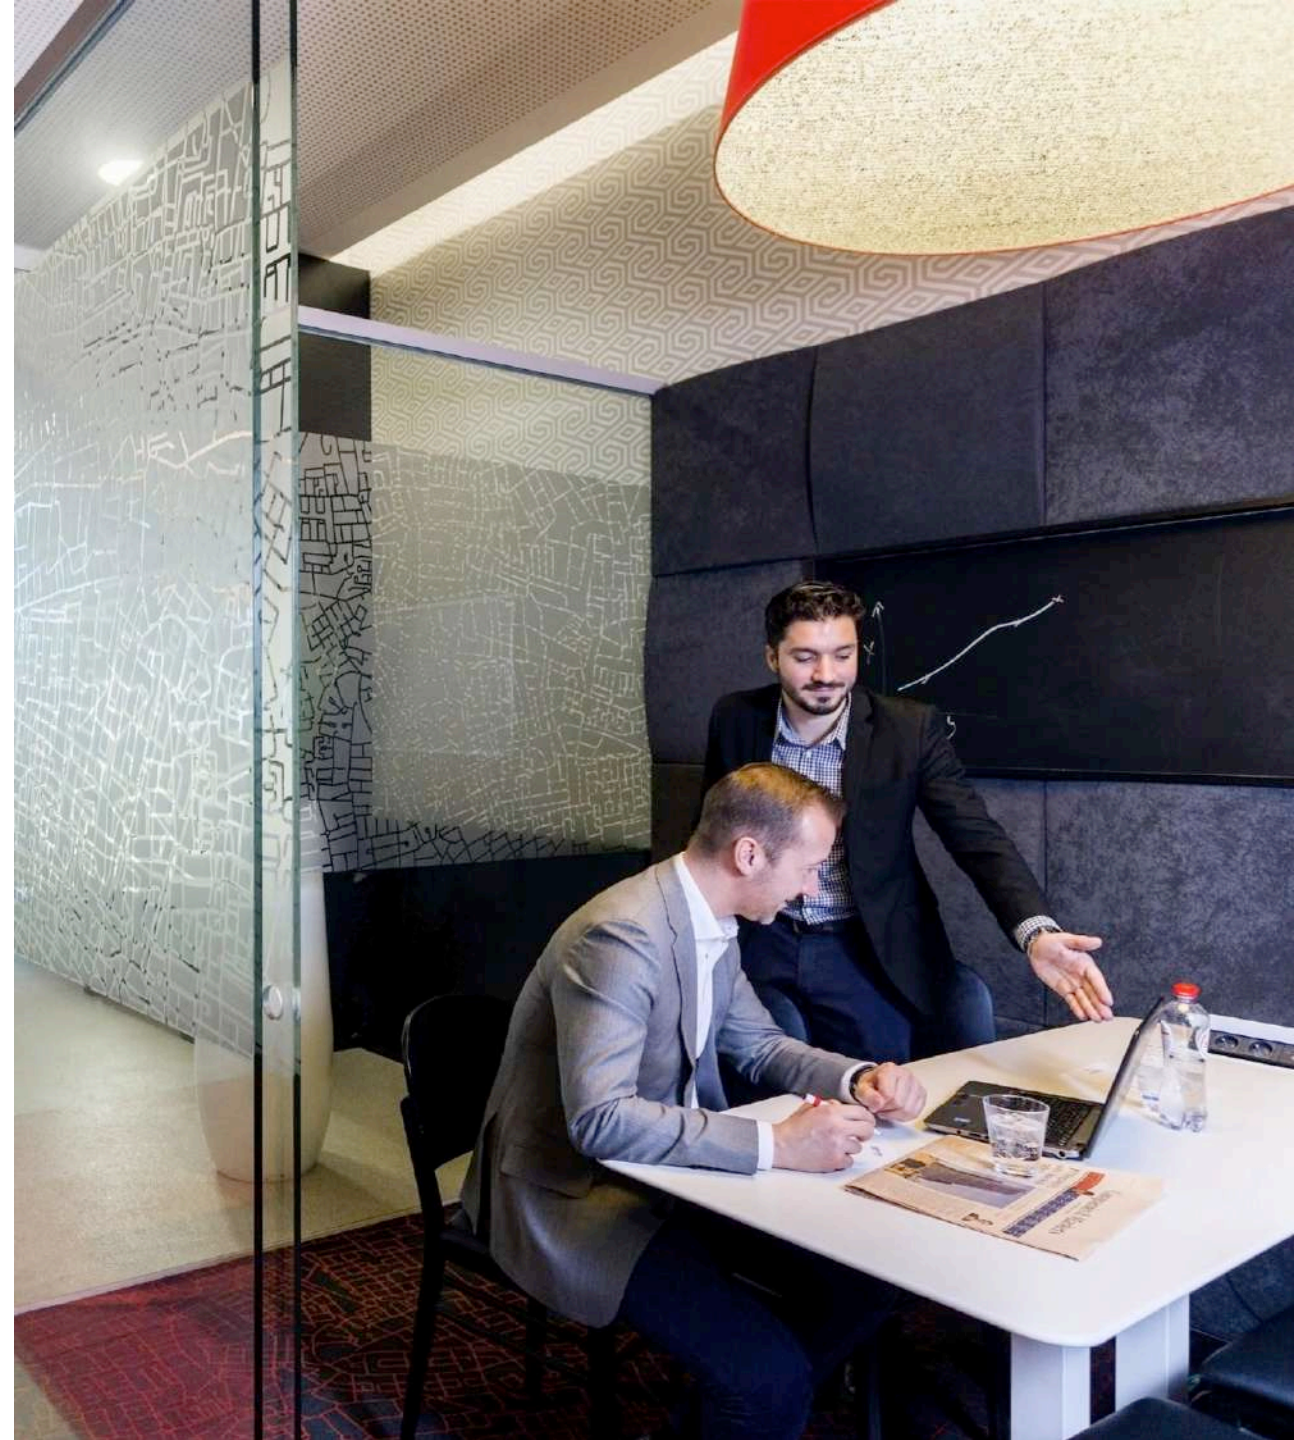

Meet-inn boxes

- 2 meetings boxes (10m2 each)
- Boardroom setting
- Up to 6 persons per box
- Convenient by-the-hour rental
- 15 € per person per hour

Equipment included

- High-speed wireless Internet connection
- LCD screen with HDMI.
- Blackboard, pencils and paper
- USB plugs
- In-room coffee/tea making facilities

Catering

- Lunch at the RBG Grill (optional)
- Snacks available at the Hungry? counter
- Your favourite drinks at the RBG Bar